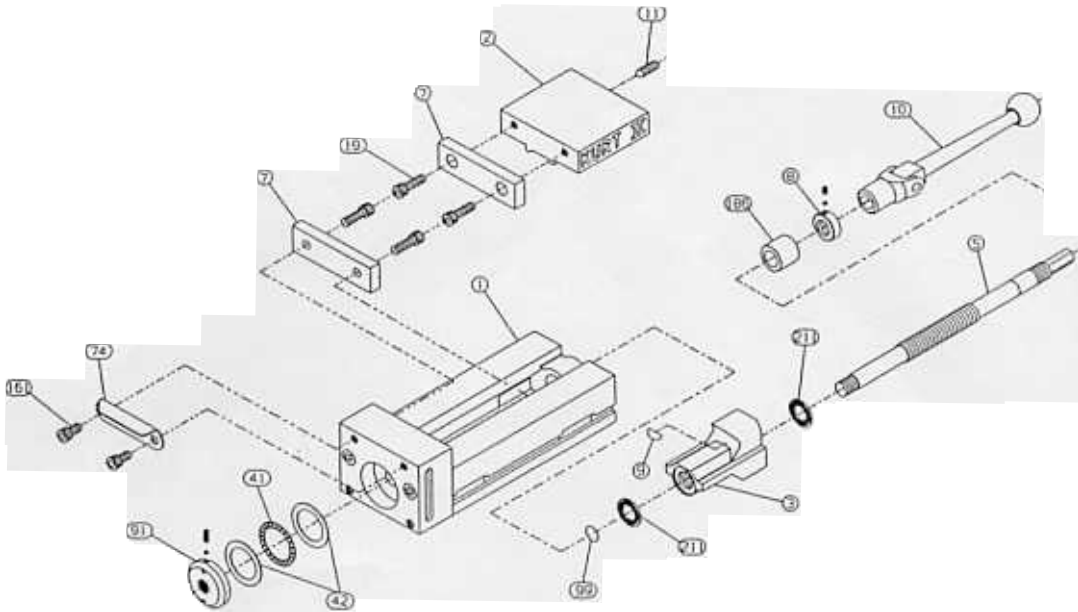

# PT400A™ REPLACEMENT PARTS

ITEM	QTY	DESCRIPTION	PART NUMBER	UNIT
1	1	BODY & CYL. HSG. ASS'Y	PT400-1A-SA	ea.
2	1	MOVEABLE JAW	PT400-2	ea.
3	1	NUT	PT400-3A	ea.
5	1	SCREW	PT400-5A	ea.
7	2	JAW PLATE	D40-7	ea.
8	1	FRONT COLLAR ASS'Y	D40-8-SA	ea.
9	1	SEGMENT	D40-9	ea.
10	1	HANDLE ASS'Y	D40-10-SA	ea.
11	1	SCREW, SHSS. 3/8 - 1/16 x 7/8	01-3308	ea.
19	4	SCREW, SHCS. 3/8 - 1/16 X 7/8	01-1353	ea.
41	1	THRUST BEARING	PT400-41	ea.
42	2	THRUST WASHER .090 THICK	PT400-42	ea.
74	1	LIFTING HANDLE	PT400-74	ea.
91	1	REAR COLLAR ASS'Y	PT400-91A-SA	ea.
99	1	O-RING, 5/8 X 13/16 X 3/32	PT400-99	ea.
151	2	SCREW, SHCS. 3/8 - 1/16 X 1/2	00-1348	ea.
186	1	SPACER	PT400-186	ea.
211	2	INTERNAL BRUSH SEAL	PT400-211	ea.